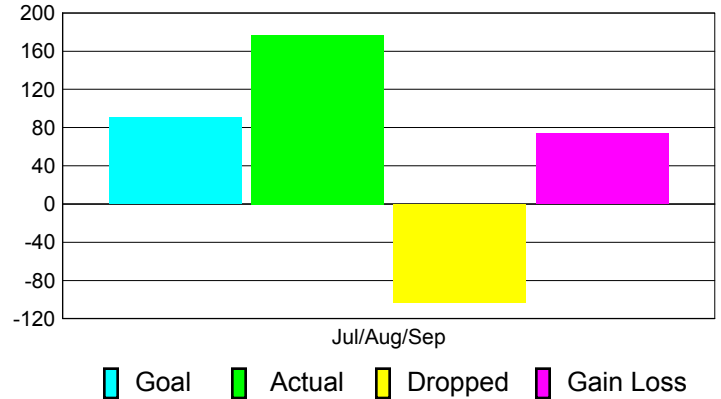

Membership Results 2012-2013

Goal, New, Dropped, Gain/Loss

Comparison of Membership Gain/Loss

Current Year Compared to the Previous Year